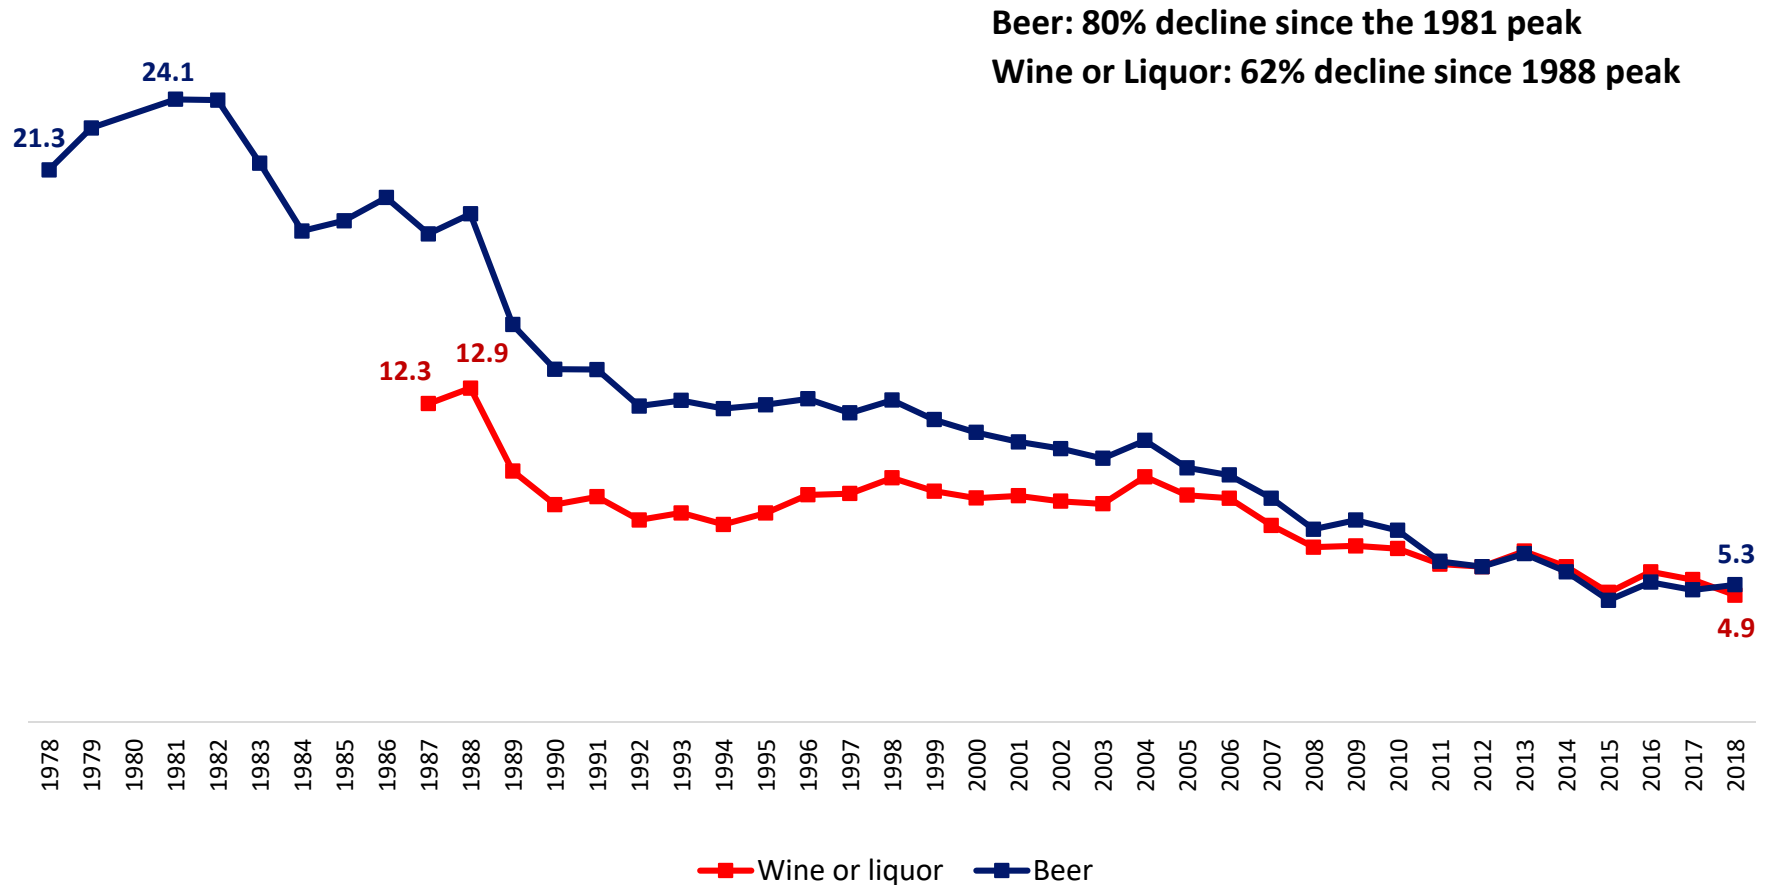

The American Freshman Survey

College Freshmen Who Drank Frequently In the Past Year

Source: The American Freshman Survey, sponsored by UCLA and conducted by the Higher Education Research Institute at UCLA's Graduate School of Education & Information Studies. <https://heri.ucla.edu/publications-tfs/>
Respondents self-reported whether they engaged in a list of activities (including "drank beer" or "drank wine or liquor") frequently, occasionally, or not at all in the past year.