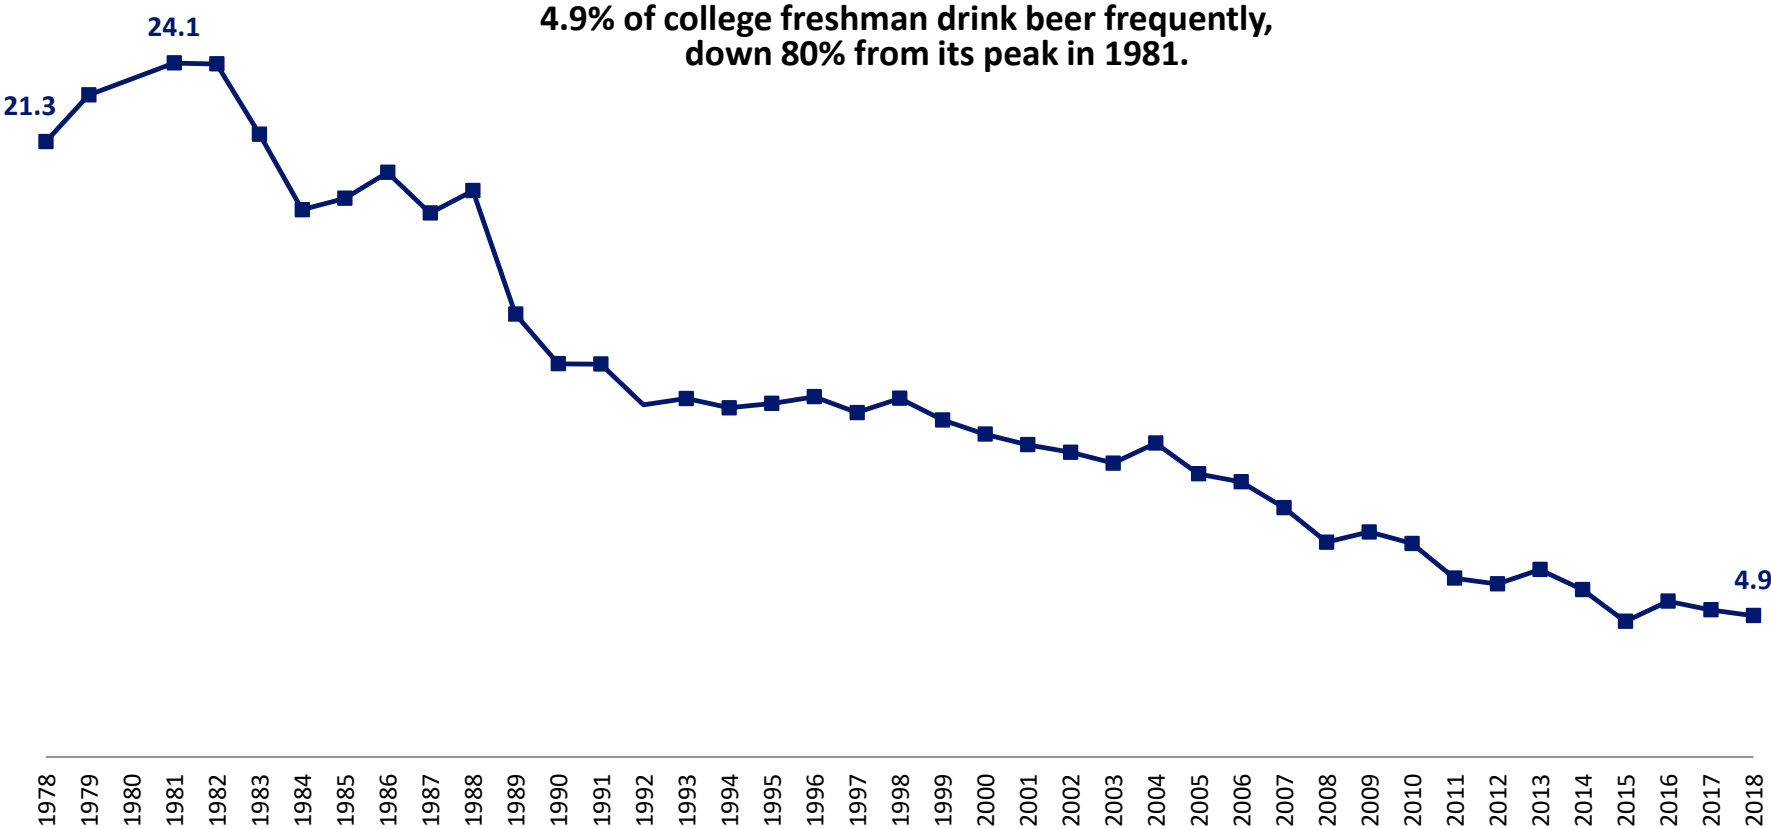

# The American Freshman Survey

## College Freshmen Who Drink Beer Frequently In The Past Year

**Source:** The American Freshman Survey, sponsored by UCLA and conducted by the Higher Education Research Institute at UCLA's Graduate School of Education & Information Studies. <https://heri.ucla.edu/publications-tfs/>  
Respondents self-reported whether they engaged in a list of activities (including "drank beer") frequently, occasionally, or not at all in the past year.